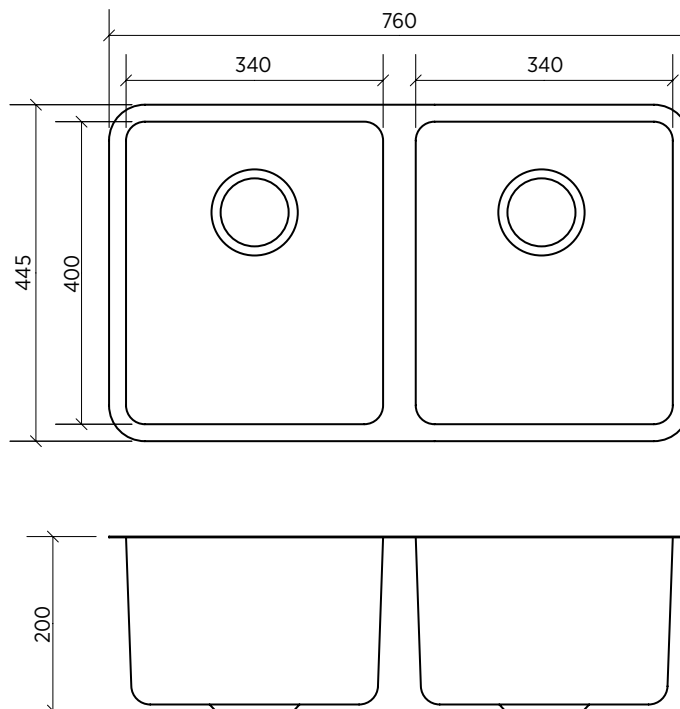

- Square lines and silk finish
- Superior rim finish, designed for abovement or undermount installation
- 1.0 mm thick premium 304 grade stainless steel
- Deep, large capacity bowls
- Easy to clean corners
- Sound deadening
- Designer basket waste

SUMMARY	Two bowls, standard size
ORDER CODE	SKS-KU768
WASTE	Includes basket waste
OVERFLOW	Optional overflow kit available
BOWL SIZE	Each bowl 340 x 400 mm, 200 mm deep Outer rim 22 mm wide
CAPACITY	Each bowl 25 litres
ACCESSORIES	A variety of accessories is available.

SEIMA

bathroom | kitchen | laundry

seima.com.au

Please note

- All measurements are in millimetres.
- Always use the actual product to verify cutout.
- Specifications may vary without notice as part of our continuous improvement practices.